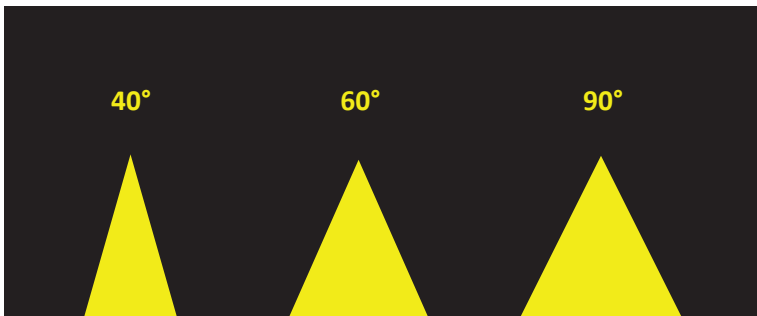

Performance Data

Wattage	Lumens	LPW	CRI
20	2800	140	70
40	5600	140	70
60	8400	140	70
80	11200	140	70
100	14000	140	70
120	16800	140	70
150	21000	140	70
200	28000	140	70

Powered By

Distributions/Optics

Consult factory for current IES photometric files