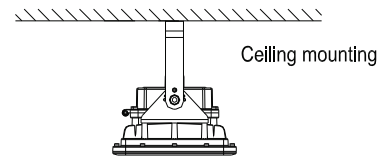

Ceiling mounting

Note: Consult factory for complete list of mounting accessories.