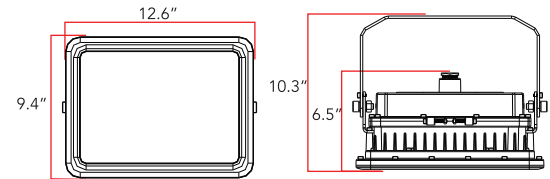

Dimensions:

Ordering Information:

Ordering Example: AL-LED-EXP-040-A-40-Z60-WB

Series	Wattage/Lumens	Housing	Kelvin/CCT	Beam Angle	Mounting
AL-LED-EXP	020 - 2800lms	A	40 - 4000K	Z40 - 40°	WB - Wall Bracket CB - Ceiling Bracket
	040 - 5600lms		50 - 5000K	Z60 - 60°	
	060 - 8400lms		57 - 5700K	Z90 - 90°	
	080 - 11200lms		Z120 - 120°		
	100 - 14000lms				
	120 - 16800lms				
150 - 21000lms					
200 - 28000lms					