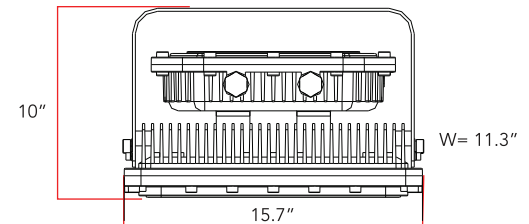

Project Name:	Type:
Location:	
Model Number:	
Approved By:	Date:
Notes:	

FEATURES:

- Die Cast "copper free" aluminum housing
- IK rated for vibration applications
- 140 LPW CREE LED Chips >70CRI
- Suitable for wall or ceiling mount installations. See "Options" for all available mounting configurations and accessories.
- Up to 60% reduced energy consumption over traditional HID and fluorescent sources.
- Ambient operating temperatures -40-60°C
- L70 >150,000 Hours
- Standard 5 Year Manufacturer's Warranty

Dimensions:

Ordering Information:

Ordering Example: AL-LED-EXP-040-D-40-Z60-CB

Series	Wattage/Lumens	Housing	Kelvin/CCT	Beam Angle	Mounting
AL-LED-EXP	020 - 2800lms	D	40 - 4000K	Z40 - 40°	WB - Wall Bracket CB - Ceiling Bracket
	040 - 5600lms		50 - 5000K	Z60 - 60°	
	060 - 8400lms		57 - 5700K	Z90 - 90°	
	080 - 11200lms			Z120 - 120°	
	100 - 14000lms				
	150 - 21000lms				
	180 - 25200lms				