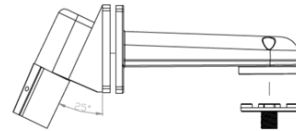

Angle Pole Mount (Suffix-APM)