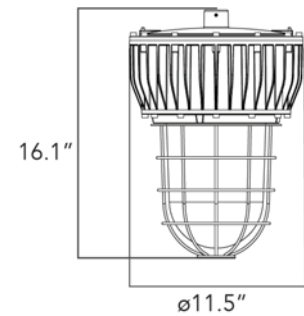

Project Name:	Type:
Location:	
Model Number:	
Approved By:	Date:
Notes:	

FEATURES:

- Die Cast "copper free" aluminum housing
- IK rated for vibration applications
- 140 LPW CREE LED Chips >70CRI
- Suitable for wall or ceiling mount installations. See "Options" for all available mounting configurations and accessories.
- Up to 60% reduced energy consumption over traditional HID and fluorescent sources.
- Ambient operating temperatures -40-60°C
- L70 >150,000 Hours
- Standard 5 Year Manufacturer's Warranty

Dimensions:

Ordering Information:

Ordering Example: L-LED-EXP-040-F-40-Z40-PM-WG

Series	Wattage/Lumens	Housing	Kelvin/CCT	Beam Angle	Mounting	Options
AL-LED-EXP	040 - 4000lms 050 - 5000lms 060 - 6000lms 080 - 8000lms	F	40 - 4000K 50 - 5000K 57 - 5700K	Z40 - 40° Z60 - 60° Z90 - 90° Z120 - 120° Z140 - 140°	PM - Pole Station APM - 25° Pole Station CB - Ceiling Bracket P - Pendant Pole AP - 12° Pendant Pole WB - Wall Bracket	WG - Wire Guard DR - Dome Reflector ADR - Angle Reflector