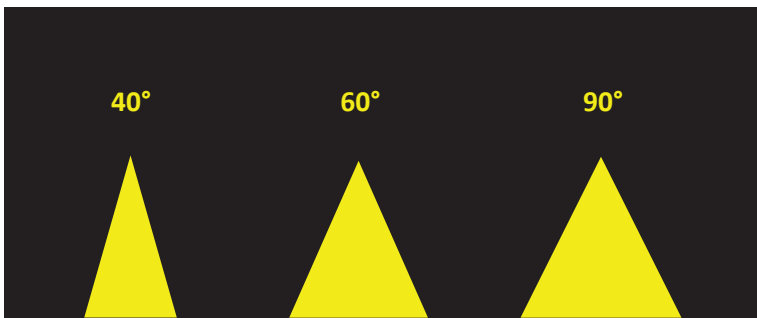

Performance Data

Wattage	Lumens	LPW	CRI
40	5,600	140	70
50	7,000	140	70
60	8,400	140	70
60	11,200	140	70

Powered By

Distributions/Optics

Consult factory for current IES photometric files

Mounting Accessories/Options

Ceiling Bracket

Ex-Box

+

Pendant Mount (Suffix P)

AnglePendant Mount (Suffix AP)

Note: Consult factory for complete list of mounting accessories.