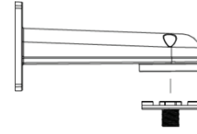

Mounting Accessories/Options

Wall Bracket (Suffix-WB)