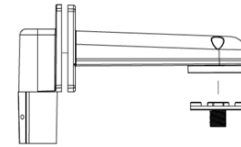

Dimensions:

Ordering Information:

Ordering Example: L-LED-EXP-040-F-40-Z40-PM-WG

Series	Wattage/Lumens	Housing	Kelvin/CCT	Beam Angle	Mounting	Options
AL-LED-EXP	040 - 4000lms 050 - 5000lms 060 - 6000lms 080 - 8000lms	F	40 - 4000K 50 - 5000K 57 - 5700K	Z40 - 40° Z60 - 60° Z90 - 90° Z120 - 120° Z140 - 140°	PM - Pole Station APM - 25° Pole Station CB - Ceiling Bracket P - Pendant Pole AP - 12° Pendant Pole WB - Wall Bracket	WG - Wire Guard DR - Dome Reflector ADR - Angle Reflector

Wall Bracket (Suffix-WB)

Pole Mount (Suffix-PM)

Angle Pole Mount (Suffix-APM)

Dome Reflector (Suffix-DR)

Angle Dome Reflector (Suffix-ADR)

Ceiling Bracket

Ex-Box

+