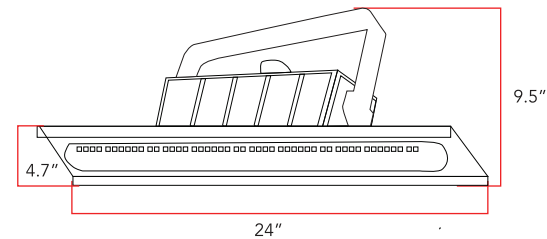

| | |
|---------------|-------|
| Project Name: | Type: |
| Location: | |
| Model Number: | |
| Approved By: | Date: |
| Notes: | |

Dimensions:

FEATURES:

- Die Cast "copper free" aluminum housing
- IK rated for vibration applications
- 140 LPW CREE LED Chips >70CRI
- Suitable for wall or ceiling mount installations. See "Options" for all available mounting configurations and accessories.
- Up to 60% reduced energy consumption over traditional HID and fluorescent sources.
- Ambient operating temperatures -40-60°C
- L70 >150,000 Hours
- Standard 5 Year Manufacturer's Warranty