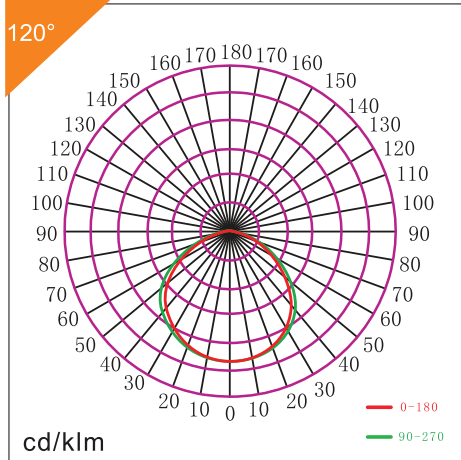

Performance Data

Wattage	Lumens	LPW	CRI
010	1400	140	70
020	2800	140	70
040	5600	140	70
060	7000	140	70
080	8400	140	70

Powered By

Consult factory for current IES photometric files