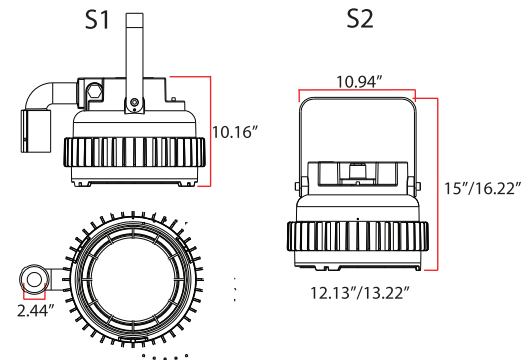

Project Name:	Type:
Location:	
Model Number:	
Approved By:	Date:
Notes:	

Dimensions:

FEATURES:

- Die Cast "copper free" aluminum housing
- IK rated for vibration applications
- 140 LPW CREE LED Chips >70CRI
- Suitable for wall or ceiling mount installations. See "Options" for all available mounting configurations and accessories.
- Up to 60% reduced energy consumption over traditional HID and fluorescent sources.
- Ambient operating temperatures -40-60°C
- L70 >150,000 Hours
- Standard 5 Year Manufacturer's Warranty

Ordering Information:

Ordering Example: AL-LED-EXP-040-S1-40-Z120-CM

Series	Wattage/Lumens	Housing	Kelvin/CCT	Beam Angle	Mounting
AL-LED-EXP	020 - 2800lms 040 - 5600lms 060 - 8400lms 080 - 11200lms 100 - 14000lms 150 - 21000lms 200 - 28000lms	S1 - (20-80W) S2 - (100-200W)	40 - 4000K 50 - 5000K 57 - 5700K	Z40 - 40° Z60 - 60° Z90 - 90° Z120 - 120°	CM - Ceiling Mount PM - Pendant Mount PM90 - 90° Post Mount PM25 - 25° Post Mount