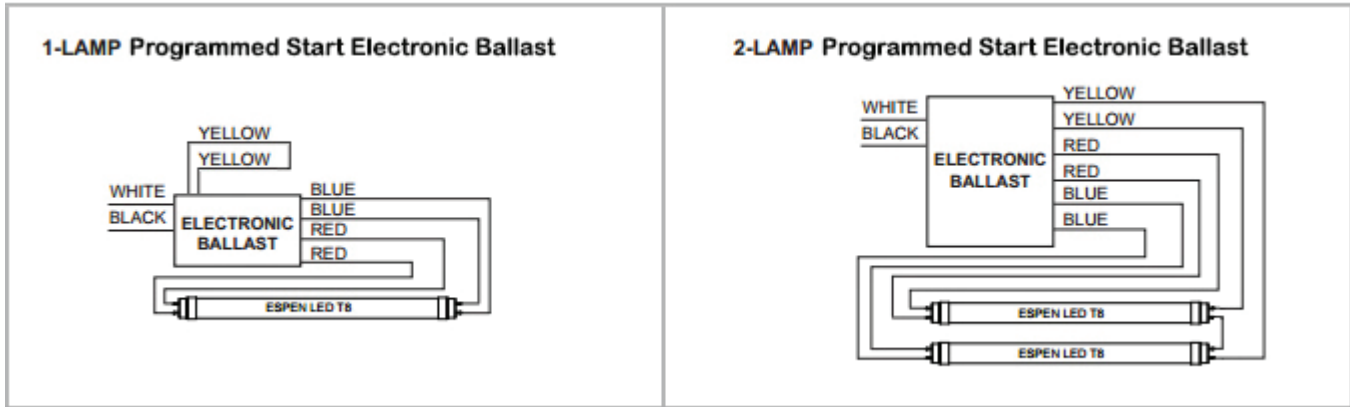

Wiring Diagram:

50,000 HR - 5 Year Warranty